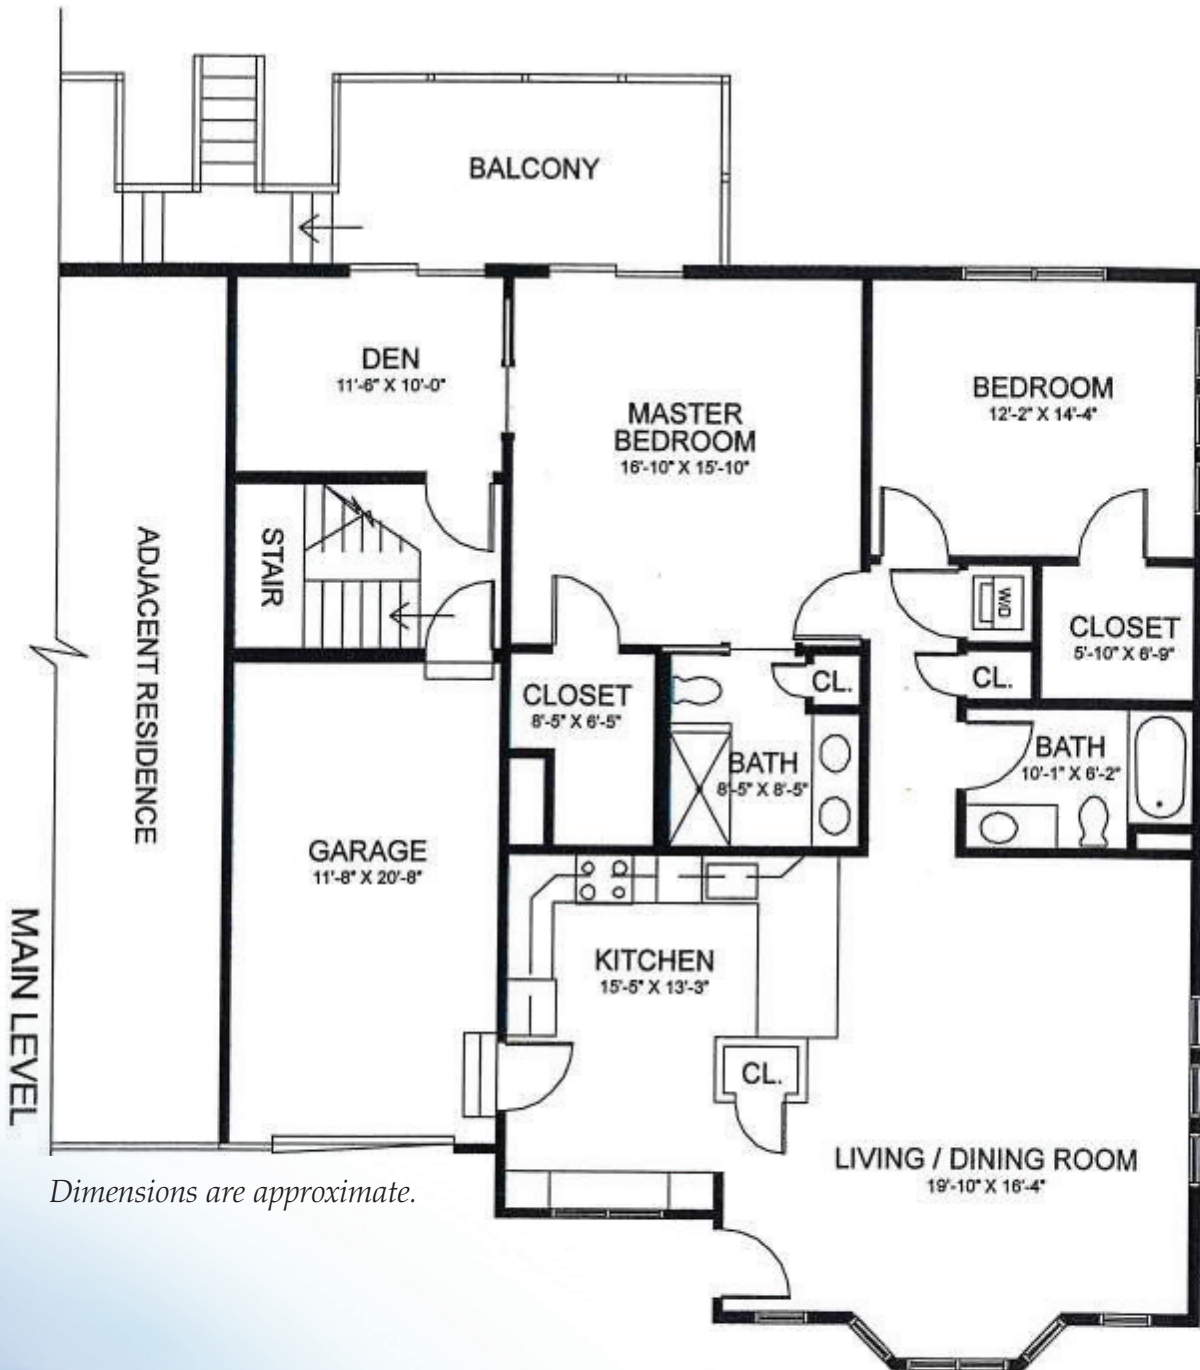

# Patio Home Deluxe with Basement

1,563 Sq. Ft., Two Bedrooms, Two Bathrooms, Walk-in Closets, Den, Balcony and Basement

 **COVENANT VILLAGE OF CROMWELL**  
A Covenant Retirement Community

52 Missionary Road | Cromwell, CT 06416