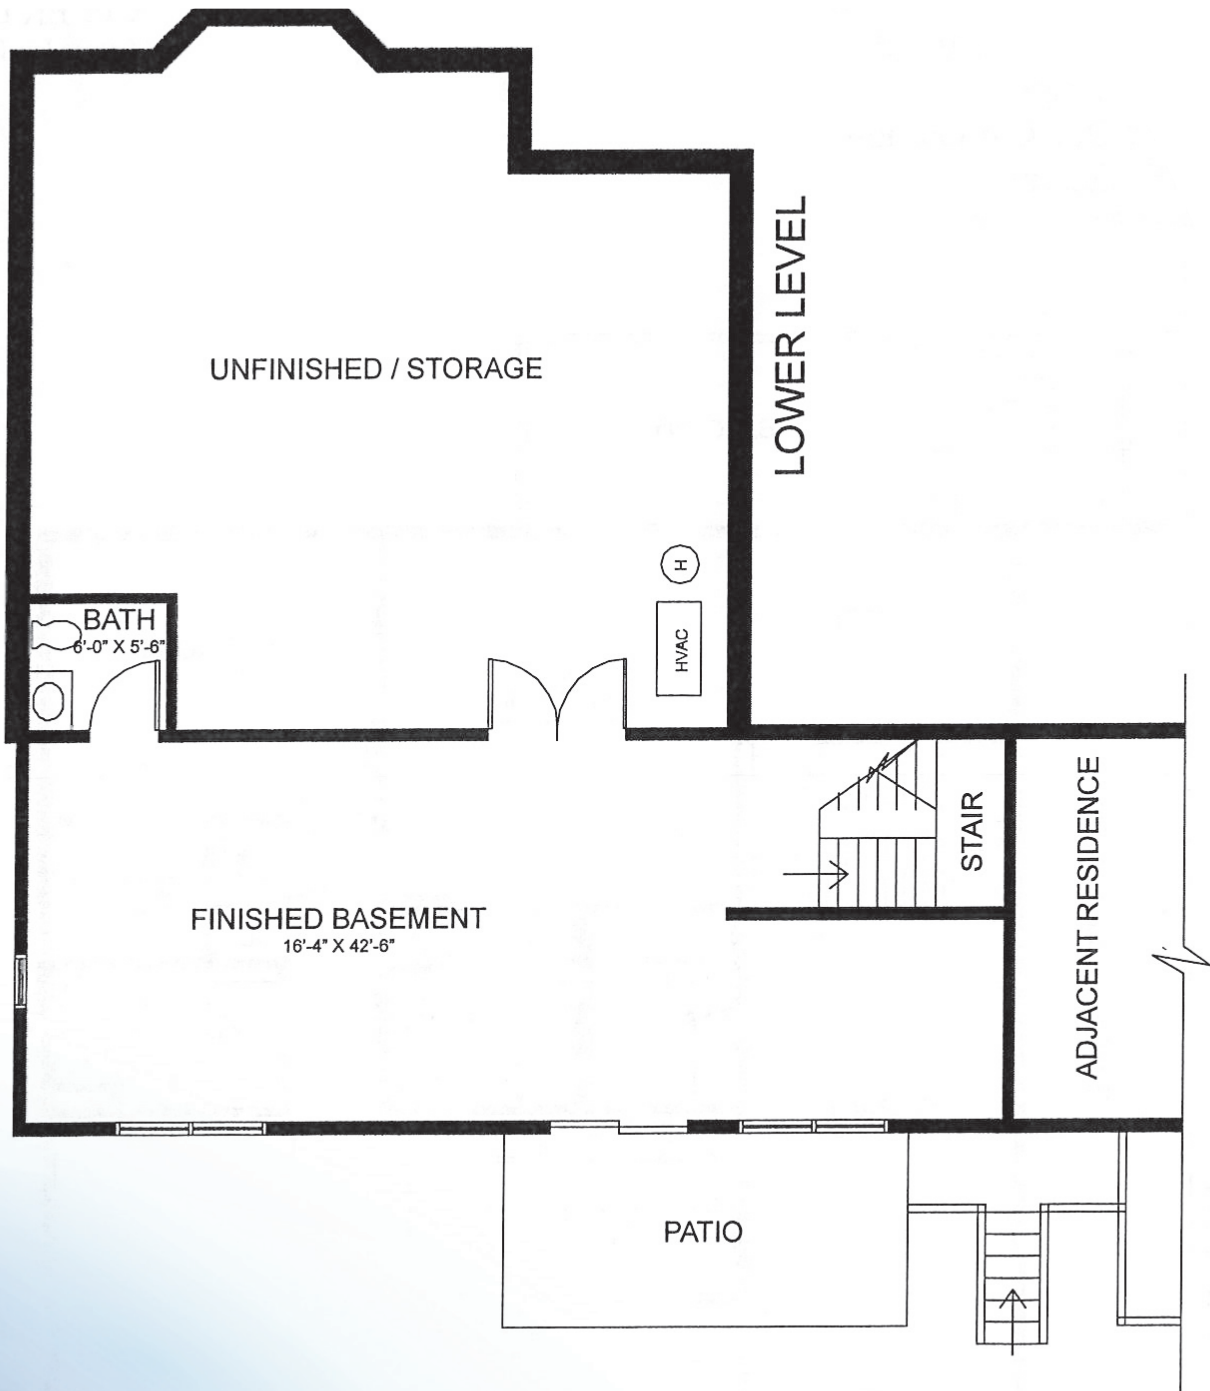

Patio Home Deluxe with Basement

1,546 Sq. Ft., Lower Level

Basements may or may not be finished.

Dimensions are approximate.

 **COVENANT
VILLAGE OF CROMWELL**
A Covenant Retirement Community

52 Missionary Road | Cromwell, CT 06416