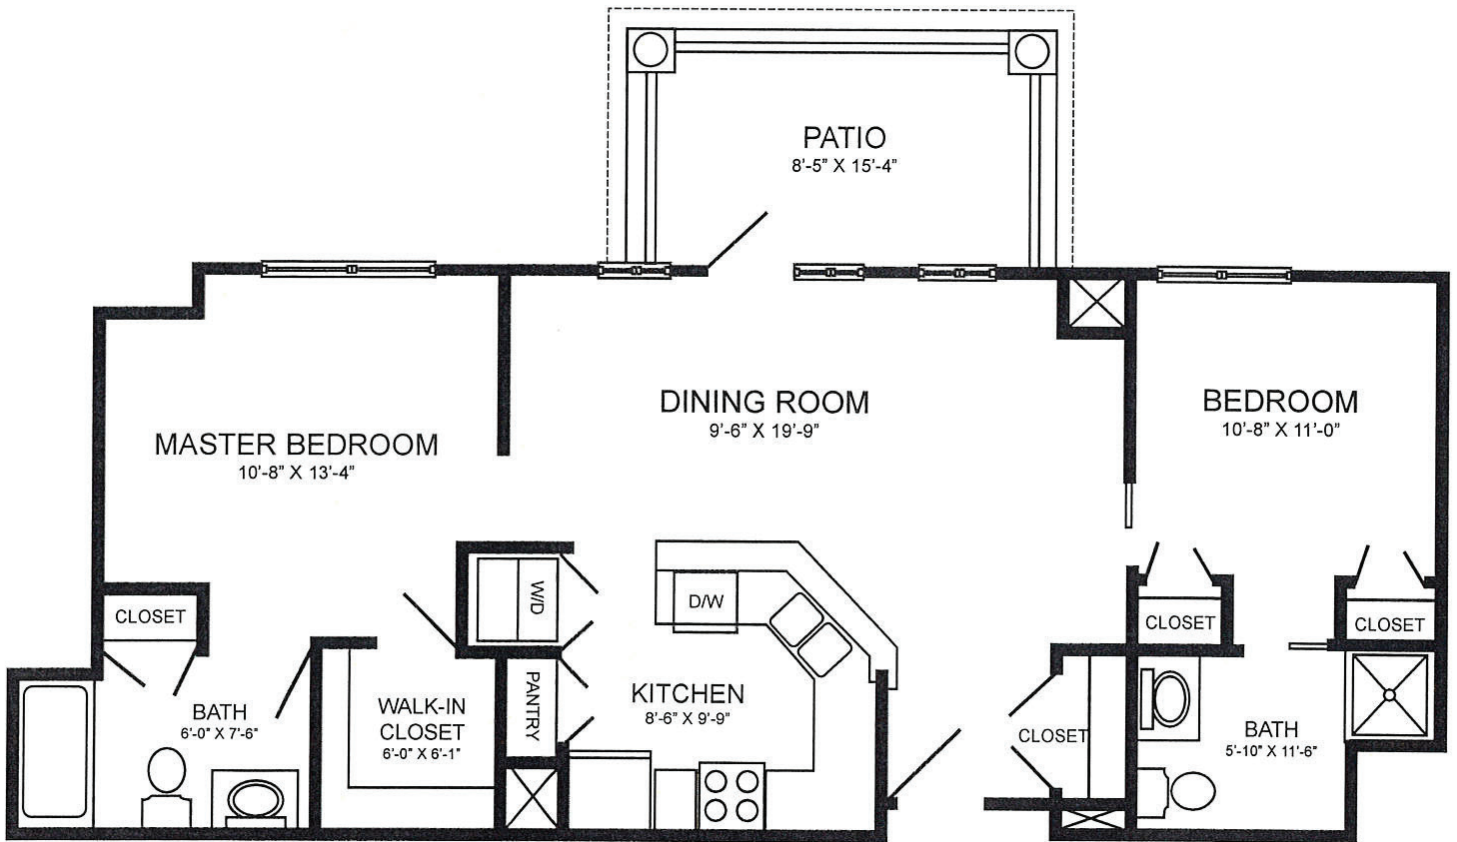

Pineview

939 Sq. Ft., Two Bedrooms, Two Bathrooms, Walk-in Closet, Patio

Dimensions are approximate.

 **COVENANT
VILLAGE OF CROMWELL**
A Covenant Retirement Community

52 Missionary Road | Cromwell, CT 06416