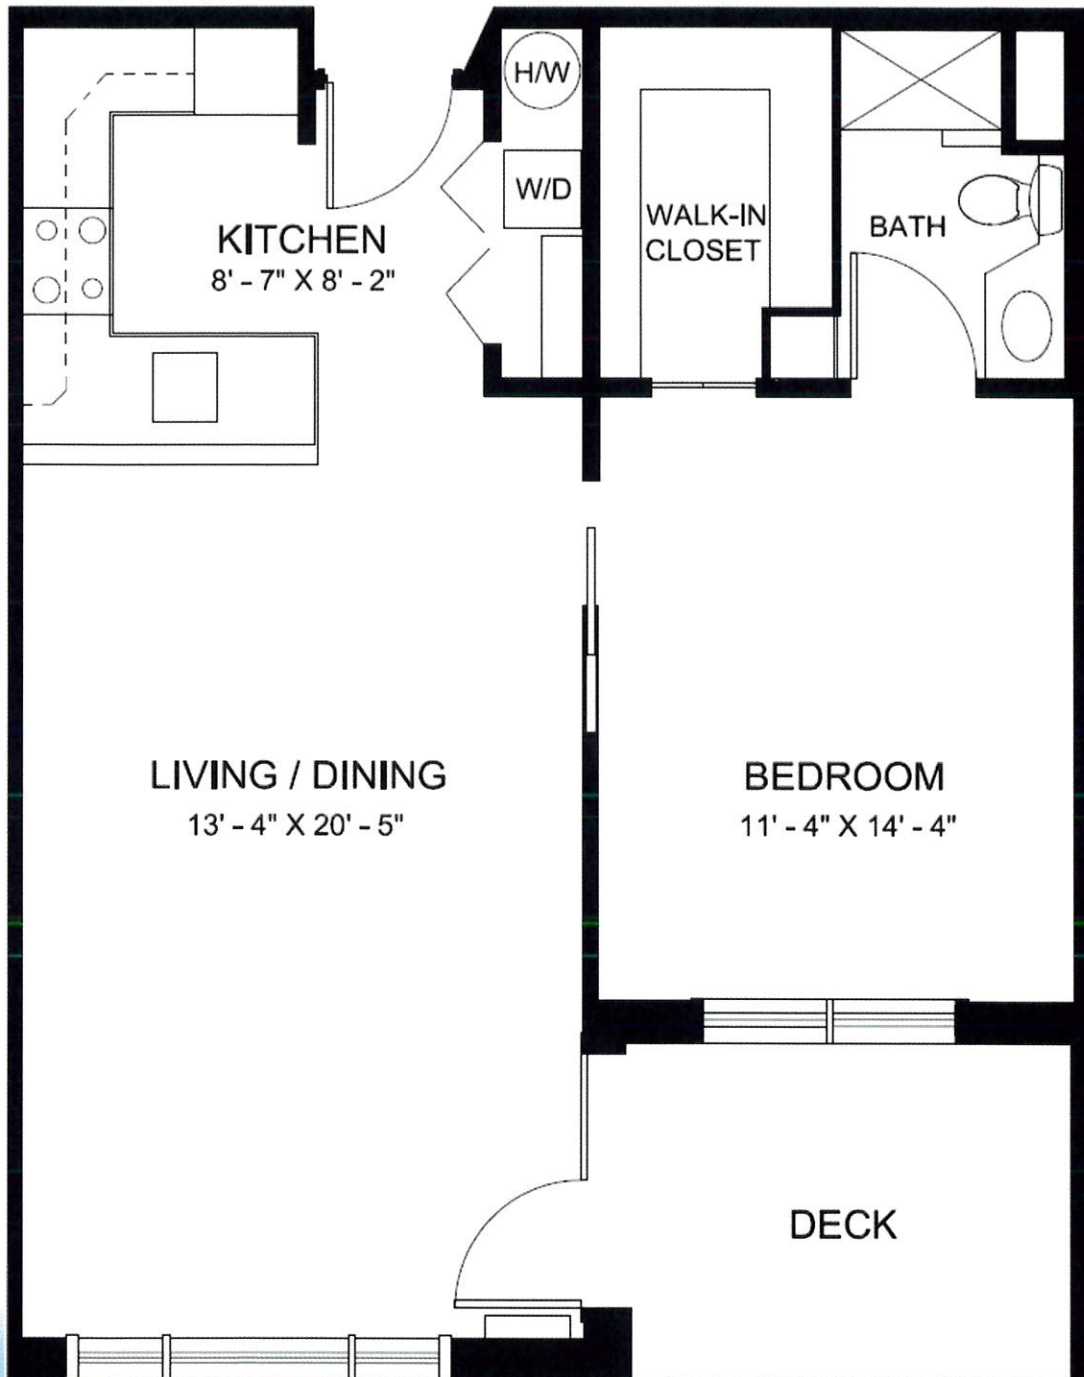

HORIZON / MORNINGSIDE

1 BEDROOM

Dimensions are approximate.

860.754.3039

52 Missionary Road Cromwell, CT 06416

www.CovenantVillageofCromwell.org

**COVENANT
VILLAGE OF CROMWELL**
A Covenant Retirement Community