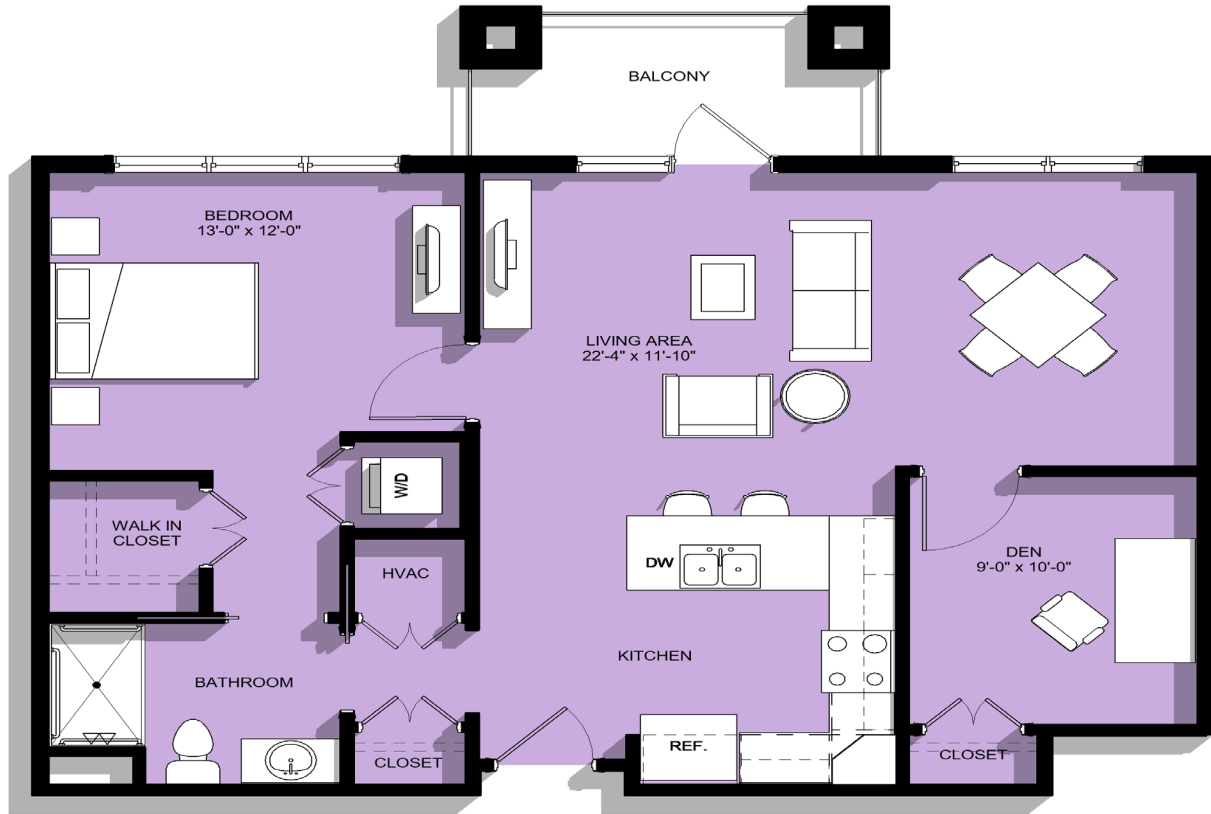

One Bedroom + Den, One Bathroom 901 sq. ft

Dimensions are approximate.

 **COVENANT
VILLAGE OF CROMWELL**
A Covenant Retirement Community

52 Missionary Road | Cromwell, CT 06416

Covenant Retirement Communities is a ministry of the Evangelical Covenant