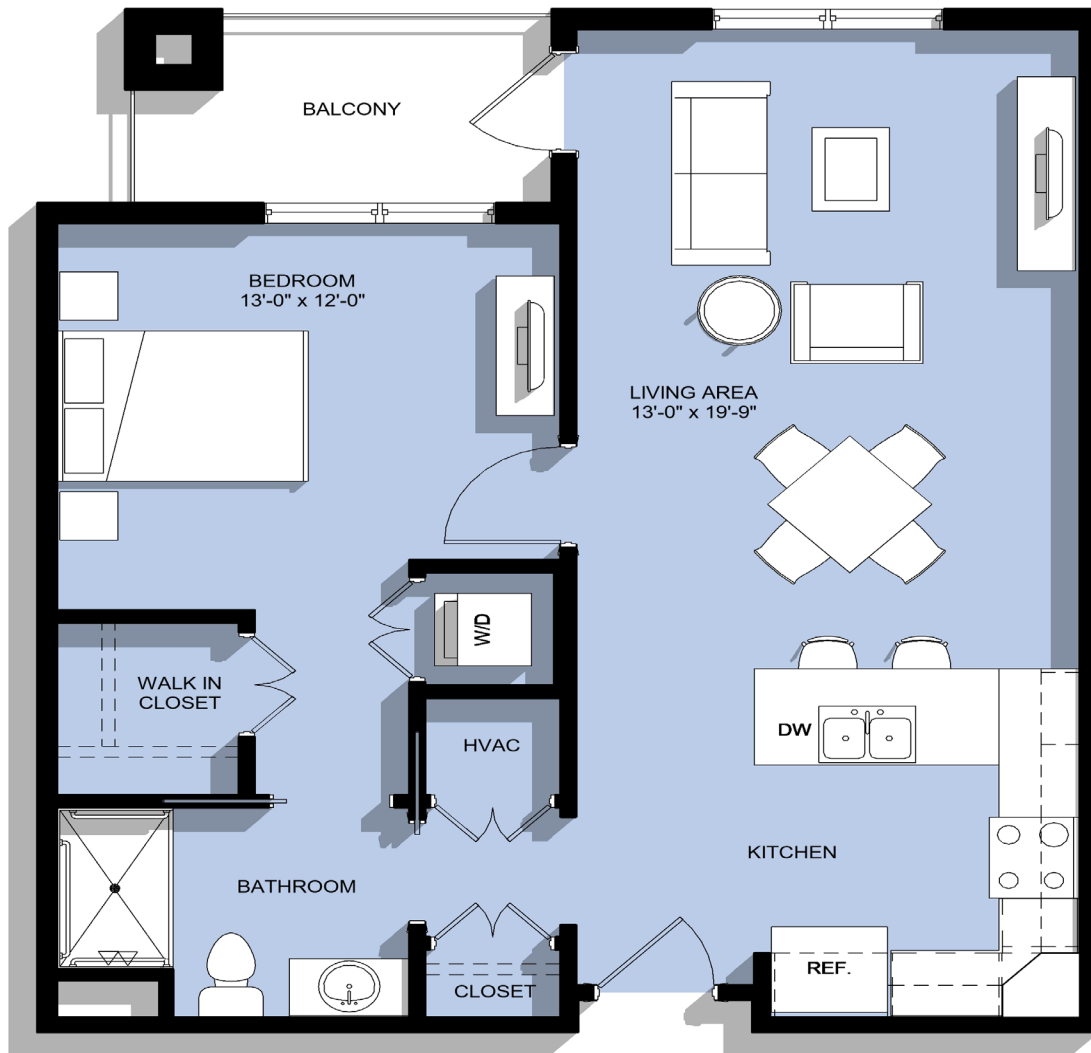

One Bedroom, One Bathroom 760 sq. ft

Dimensions are approximate.

 **COVENANT
VILLAGE OF CROMWELL**
A Covenant Retirement Community

52 Missionary Road | Cromwell, CT 06416

Covenant Retirement Communities is a ministry of the Evangelical Covenant Church.