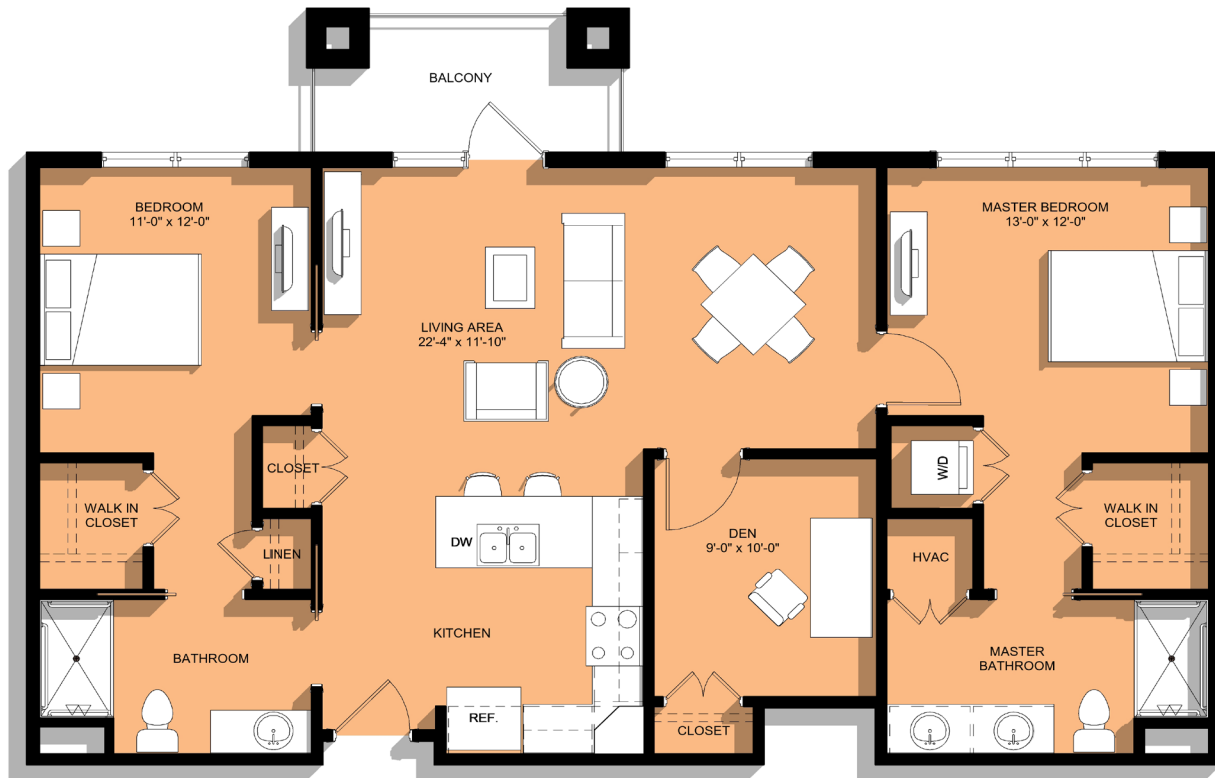

Two Bedroom + Den, Two Bathroom 1,193 sq. ft

Dimensions are approximate.

 **COVENANT
VILLAGE OF CROMWELL**
A Covenant Retirement Community

52 Missionary Road | Cromwell, CT 06416

Covenant Retirement Communities is a ministry of the Evangelical Covenant