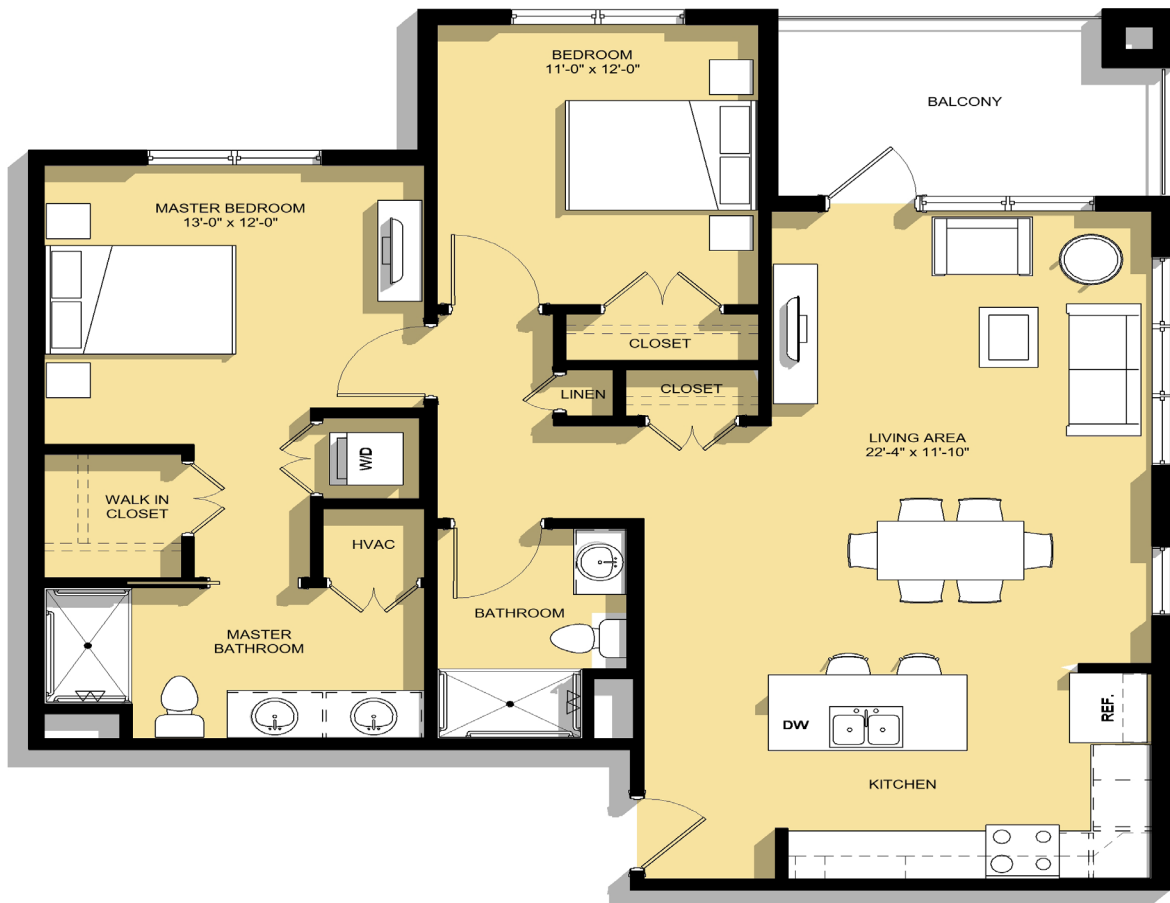

Two Bedroom, Two Bathroom, Corner 1,164 sq. ft

Dimensions are approximate.

 **COVENANT
VILLAGE OF CROMWELL**
A Covenant Retirement Community

52 Missionary Road | Cromwell, CT 06416

Covenant Retirement Communities is a ministry of the Evangelical Covenant